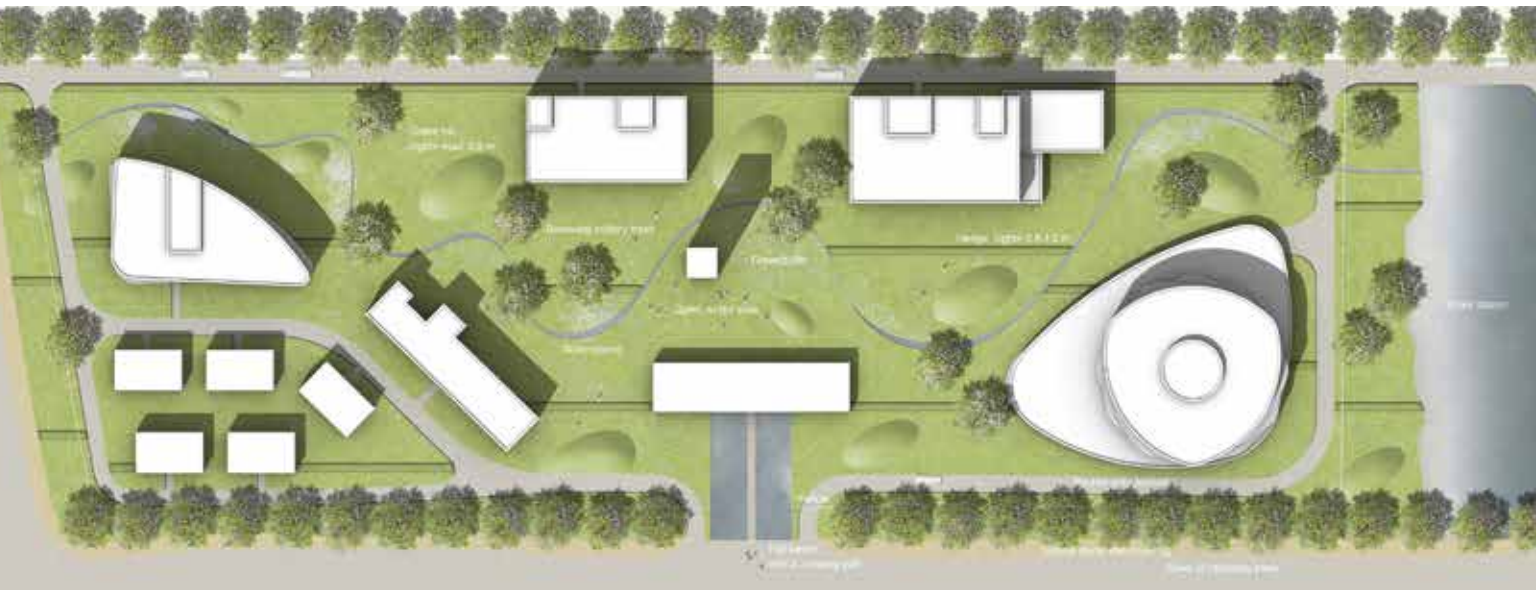

hotel Stresemannstrasse Berlin

Stadtfeld Wernigerode

Projects | **brummell**
landscape architects

Lokdepot roof terrace

www.brummell.de | **brummell**
info@brummell.de | **LANDSCAPE ARCHITECTS**