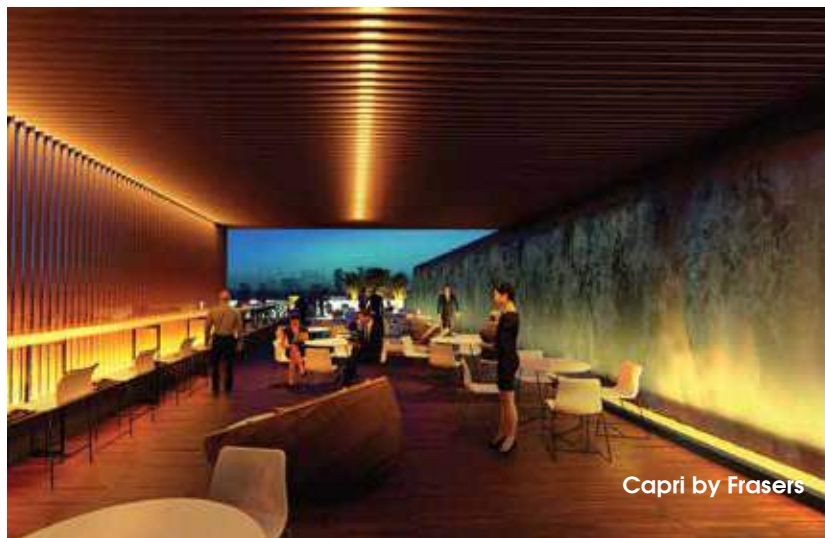

Shopping center Hainerberg Wiesbaden

University Malmö

Roof terrace Waldorf Astoria Berlin

Asphalt

Betonpflaster

Metallhausung

Beleuchtung

Fire brigade station in Potsdam

hotel Stresemannstrasse Berlin

Stadtfeld Wernigerode

Projects | **brummell**
landscape architects

Lokdepot roof terrace

www.brummell.de | **brummell**
info@brummell.de | **LANDSCAPE ARCHITECTS**